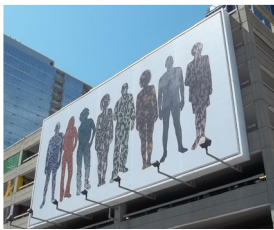

Art in the Loop SCAVENGER HUNT BINGO

B

I

N

G

O

ARTwall