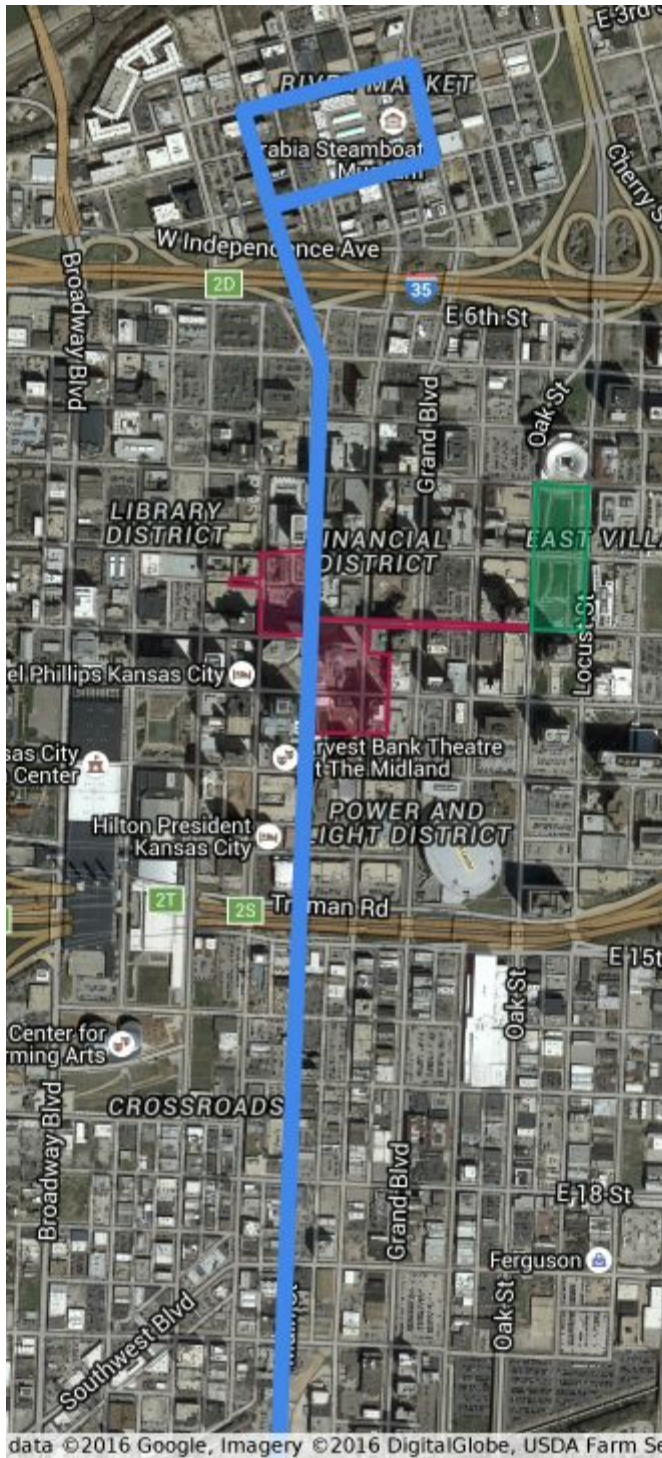

2016 Art in the Loop Project: Connect

ART

in the **Loop** : *Oppenstein Park, Walnut from 13th to 11th Streets, Art Impact Zone*
on the **Line** : *KC Streetcar Line*
in the **Park** : *Ilus Davis Park, 11th & Oak*

Impact Zones: Art in the Loop & Ilus Davis Art in the Park*

 Art in the Loop Impact Zone (Oppenstein Park, Prairie Logic and other Art in the Loop Installations)

 KC Streetcar Line

 Ilus Davis Art in the Park (Please note: Artists for this project will be selected under a separate RFQ from the Municipal Art Commission of Kansas City)

Art on the Line

A. Installation Sites

<p>A1. Oppenstein Park (12th & Walnut - Please visit the park - there are many opportunities for sculpture, functional objects and other art installations!)</p>	
<p>A2. Skywalk over Main street at Petticoat Lane</p>	
<p>A3. Missouri Bank & Trust (grate on parking garage along 11th St.)</p>	
<p>A4. Missouri Bank & Trust (mezzanine level windows along 11th St.)</p>	
<p>A5. Cosentino's Garage Windows: East Façade (north of Walnut garage entrance)</p>	

A6. Signal Boxes Along Walnut Street from 12th to 10th Streets

A7. Skywalk over Walnut, South of 12th Street

A8. Sidewalk area in front of 1101 Walnut

A9. Intersection of 11th & Grand

A10. KC Streetcar Stops: (There are 16 streetcar stops along the line. This is a representative image of one of the shelters. Visit www.kcstreetcar.org for more information.)