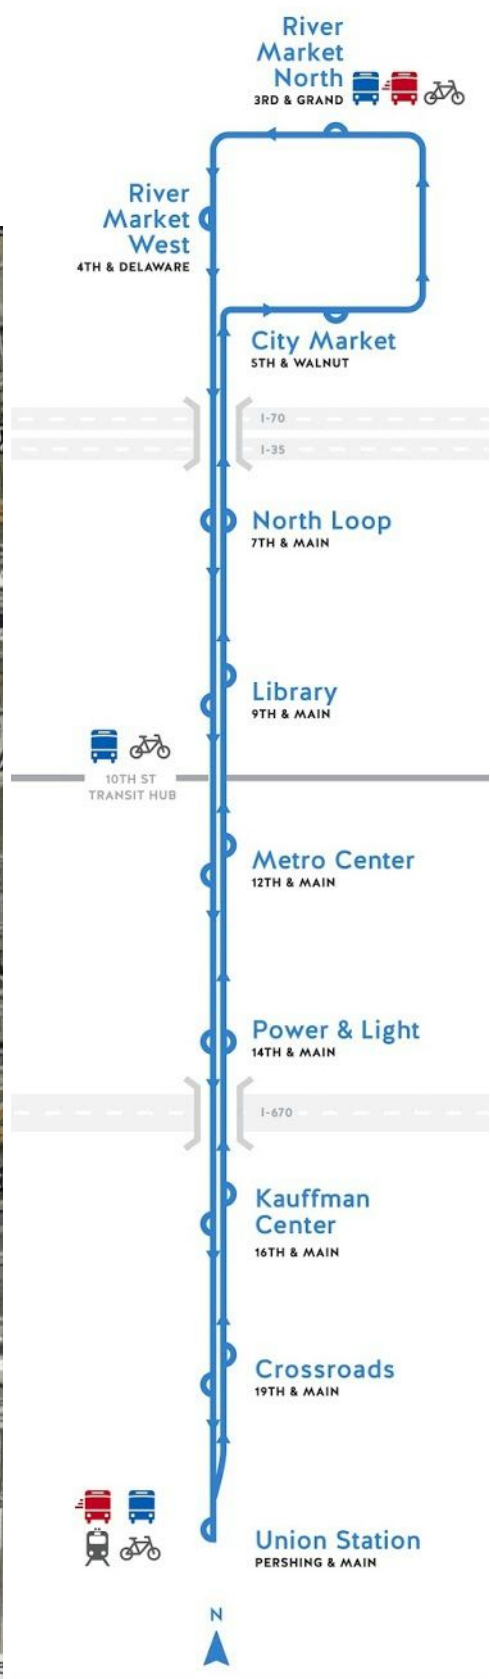

2016 Art in the Loop Project: Connect

ART

in the **Loop** : *Oppenstein Park, Walnut from 13th to 11th Streets, Art Impact Zone*
on the **Line** : *KC Streetcar Line*
in the **Park** : *Ilus Davis Park, 11th & Oak*

Impact Zones: Art in the Loop & Ilus Davis Art in the Park*

 Art in the Loop Impact Zone (Oppenstein Park, Prairie Logic and other Art in the Loop Installations)

 KC Streetcar Line

 Ilus Davis Art in the Park (Please note: Artists for this project will be selected under a separate RFQ from the Municipal Art Commission of Kansas City)

Art on the Line

A. Installation Sites

<p>A1. Oppenstein Park (12th & Walnut - Please visit the park - there are many opportunities for sculpture, functional objects and other art installations!)</p>	
<p>A2. Skywalk over Main street at Petticoat Lane</p>	
<p>A3. Missouri Bank & Trust (grate on parking garage along 11th St.)</p>	
<p>A4. Missouri Bank & Trust (mezzanine level windows along 11th St.)</p>	
<p>A5. Cosentino's Garage Windows: East Façade (north of Walnut garage entrance)</p>	

A6. Signal Boxes Along Walnut Street from 12th to 10th Streets

A7. Skywalk over Walnut, South of 12th Street

A8. Sidewalk area in front of 1101 Walnut

A9. Intersection of 11th & Grand

A10. KC Streetcar Stops: (There are 16 streetcar stops along the line. This is a representative image of one of the shelters. Visit www.kcstreetcar.org for more information.)