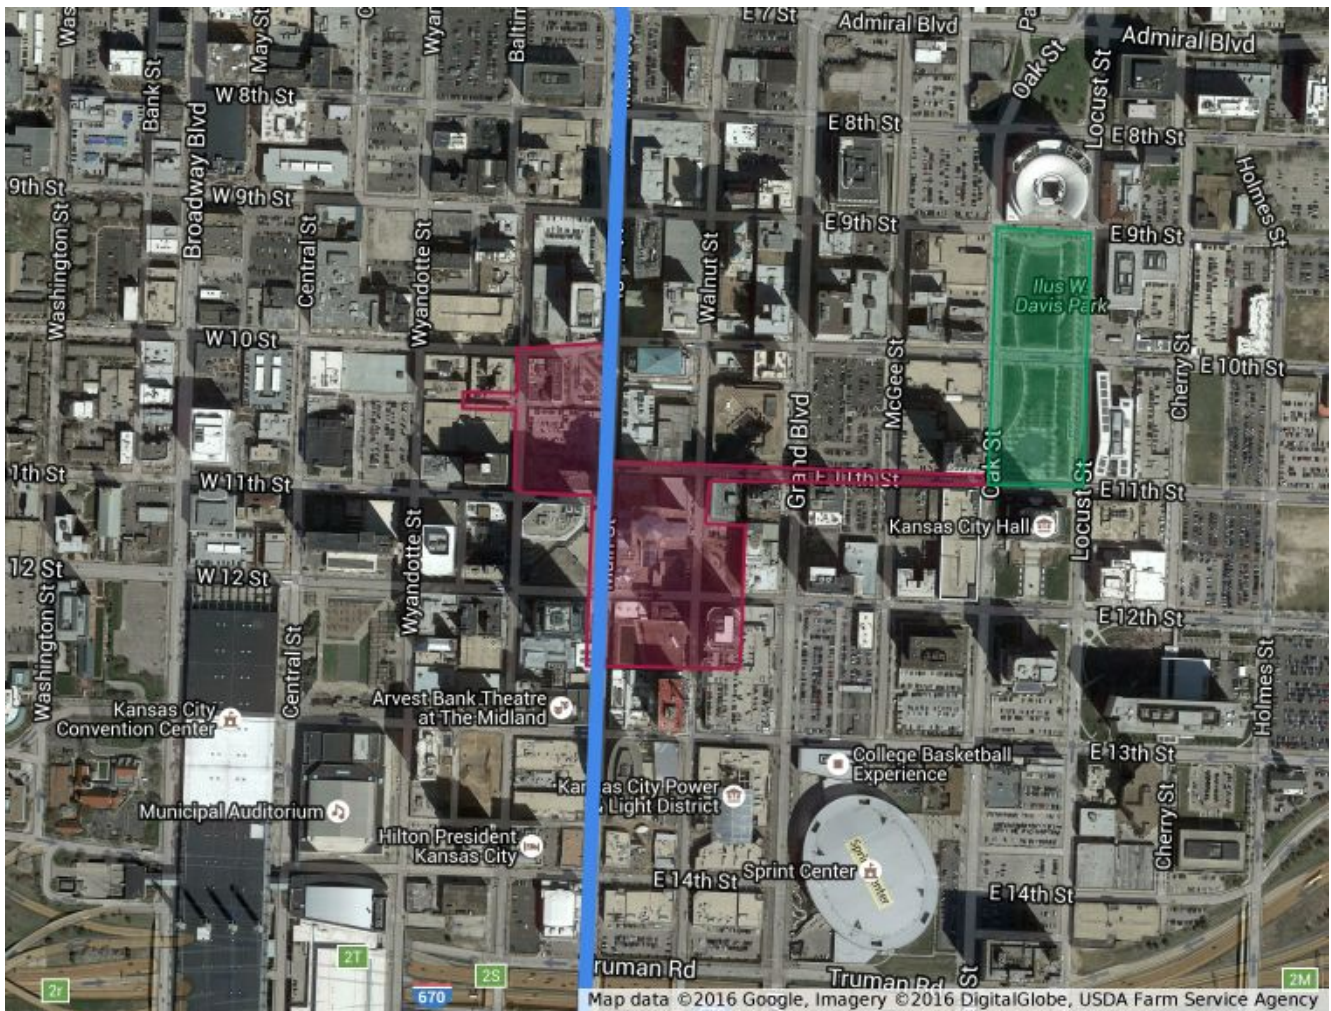

2016 Art in the Loop Project: Connect

ART

in the **Loop** : *Oppenstein Park, Walnut from 13th to 11th Streets, Art Impact Zone*
on the **Line** : *KC Streetcar Line*
in the **Park** : *Ilus Davis Park, 11th & Oak*

Impact Zones: Art in the Loop & Ilus Davis Art in the Park*

 Art in the Loop Impact Zone (Oppenstein Park, Prairie Logic and other Art in the Loop Installations)

 KC Streetcar Line

 Ilus Davis Art in the Park (Please note: Artists for this project will be selected under a separate RFQ from the Municipal Art Commission of Kansas City)

Art on the Line

A. Installation Sites

<p>A1. Oppenstein Park (12th & Walnut - Please visit the park - there are many opportunities for sculpture, functional objects and other art installations!)</p>	
<p>A2. Skywalk over Main street at Petticoat Lane</p>	
<p>A3. Missouri Bank & Trust (grate on parking garage along 11th St.)</p>	
<p>A4. Missouri Bank & Trust (mezzanine level windows along 11th St.)</p>	
<p>A5. Cosentino's Garage Windows: East Façade (north of Walnut garage entrance)</p>	

A6. Signal Boxes Along Walnut Street from 12th to 10th Streets

A7. Skywalk over Walnut, South of 12th Street

A8. Sidewalk area in front of 1101 Walnut

A9. Intersection of 11th & Grand

A10. KC Streetcar Stops: (There are 16 streetcar stops along the line. This is a representative image of one of the shelters. Visit www.kcstreetcar.org for more information.)